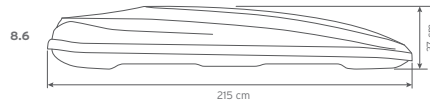

# SAFETY FIRST.

*Welding would be the lesser option...*

The Zenith is attached to the roof racks with four Premium-Fits that can be shifted separately. Each one centers itself on the roof rack, which makes the Premium-Fit a perfect fit for any roof rack system with a maximum width of 95 mm. The clamps are covered with a synthetic material for extra grip and to protect the roof rack. Of course the Premium-Fit system has been thoroughly tested. The roof boxes are certified following the strict ISO 11154 and TÜV safety regulations.

# SPECIFICATIONS.

*All the ins and outs.*

Distance between roof carriers in mm:

**Hapro Zenith 6.6, 8.6**

A = min. **550 mm**  
 B = max. **1000 mm**

Maximum dimensions roof carriers in mm:

Outside dimensions:

Specifications	Hapro Zenith 6.6	Hapro Zenith 8.6
<b>L x W x H outside</b>	191 x 80 x 37 cm	215 x 88 x 37 cm
<b>L x W x H inside</b>	186 x 75 x 36 cm	210 x 83 x 36 cm
<b>Contents</b>	360 L	440 L
<b>Empty weight</b>	19 Kg	23,5 Kg
<b>Max. allowed load</b>	75 Kg	75 Kg
<b>Opening</b>	left and right	left and right
<b>Central locking system</b>	yes	yes
<b>Luggage straps</b>	3	3
<b>Mounting system</b>	Premium-Fit	Premium-Fit
<b>Suitable for skis and accessories</b>	± 6 pair	± 7-8 pair
<b>Material</b>	ABS/PMMA	ABS/PMMA
<b>Metal reinforcement rail bottom (2)</b>	yes	yes
<b>Warranty</b>	5 years	5 years