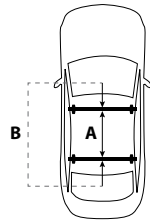

# SAFETY FIRST.

*Welding would be the lesser option...*

The Zenith is attached to the roof racks with four Premium-Fits that can be shifted separately. Each one centers itself on the roof rack, which makes the Premium-Fit a perfect fit for any roof rack system with a maximum width of 95 mm. The clamps are covered with a synthetic material for extra grip and to protect the roof rack. Of course the Premium-Fit system has been thoroughly tested. The roof boxes are certified following the strict ISO 11154 and TÜV safety regulations.

# SPECIFICATIONS.

*All the ins and outs.*

Distance between roof carriers in mm:

**Hapro Zenith 6.6, 8.6**

A = min. **550 mm**  
 B = max. **1000 mm**

Maximum dimensions roof carriers in mm:

Outside dimensions:

Specifications	Hapro Zenith 6.6	Hapro Zenith 8.6
<b>L x W x H outside</b>	191 x 80 x 37 cm	215 x 88 x 37 cm
<b>L x W x H inside</b>	186 x 75 x 36 cm	210 x 83 x 36 cm
<b>Contents</b>	360 L	440 L
<b>Empty weight</b>	19 Kg	23,5 Kg
<b>Max. allowed load</b>	75 Kg	75 Kg
<b>Opening</b>	left and right	left and right
<b>Central locking system</b>	yes	yes
<b>Luggage straps</b>	3	3
<b>Mounting system</b>	Premium-Fit	Premium-Fit
<b>Suitable for skis and accessories</b>	± 6 pair	± 7-8 pair
<b>Material</b>	ABS/PMMA	ABS/PMMA
<b>Metal reinforcement rail bottom (2)</b>	yes	yes
<b>Warranty</b>	5 years	5 years