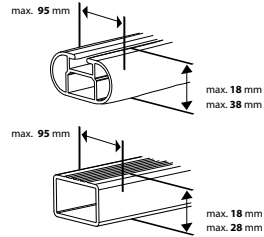

# SAFETY FIRST.

*Welding would be the lesser option...*

The Zenith is attached to the roof racks with four Premium-Fits that can be shifted separately. Each one centers itself on the roof rack, which makes the Premium-Fit a perfect fit for any roof rack system with a maximum width of 95 mm. The clamps are covered with a synthetic material for extra grip and to protect the roof rack. Of course the Premium-Fit system has been thoroughly tested. The roof boxes are certified following the strict ISO 11154 and TÜV safety regulations.

# SPECIFICATIONS.

*All the ins and outs.*

Distance between roof carriers in mm:

**Hapro Zenith 6.6, 8.6**

A = min. **550 mm**  
 B = max. **1000 mm**

Maximum dimensions roof carriers in mm:

Outside dimensions:

Specifications	Hapro Zenith 6.6	Hapro Zenith 8.6
<b>L x W x H outside</b>	191 x 80 x 37 cm	215 x 88 x 37 cm
<b>L x W x H inside</b>	186 x 75 x 36 cm	210 x 83 x 36 cm
<b>Contents</b>	360 L	440 L
<b>Empty weight</b>	19 Kg	23,5 Kg
<b>Max. allowed load</b>	75 Kg	75 Kg
<b>Opening</b>	left and right	left and right
<b>Central locking system</b>	yes	yes
<b>Luggage straps</b>	3	3
<b>Mounting system</b>	Premium-Fit	Premium-Fit
<b>Suitable for skis and accessories</b>	± 6 pair	± 7-8 pair
<b>Material</b>	ABS/PMMA	ABS/PMMA
<b>Metal reinforcement rail bottom (2)</b>	yes	yes
<b>Warranty</b>	5 years	5 years