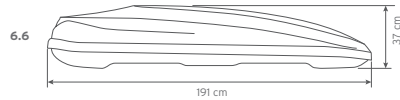

# SAFETY FIRST.

*Welding would be the lesser option...*

The Zenith is attached to the roof racks with four Premium-Fits that can be shifted separately. Each one centers itself on the roof rack, which makes the Premium-Fit a perfect fit for any roof rack system with a maximum width of 95 mm. The clamps are covered with a synthetic material for extra grip and to protect the roof rack. Of course the Premium-Fit system has been thoroughly tested. The roof boxes are certified following the strict ISO 11154 and TÜV safety regulations.

# SPECIFICATIONS.

*All the ins and outs.*

Distance between roof carriers in mm:

**Hapro Zenith 6.6, 8.6**

A = min. **550 mm**  
 B = max. **1000 mm**

Maximum dimensions roof carriers in mm:

Outside dimensions:

Specifications	Hapro Zenith 6.6	Hapro Zenith 8.6
<b>L x W x H outside</b>	191 x 80 x 37 cm	215 x 88 x 37 cm
<b>L x W x H inside</b>	186 x 75 x 36 cm	210 x 83 x 36 cm
<b>Contents</b>	360 L	440 L
<b>Empty weight</b>	19 Kg	23,5 Kg
<b>Max. allowed load</b>	75 Kg	75 Kg
<b>Opening</b>	left and right	left and right
<b>Central locking system</b>	yes	yes
<b>Luggage straps</b>	3	3
<b>Mounting system</b>	Premium-Fit	Premium-Fit
<b>Suitable for skis and accessories</b>	± 6 pair	± 7-8 pair
<b>Material</b>	ABS/PMMA	ABS/PMMA
<b>Metal reinforcement rail bottom (2)</b>	yes	yes
<b>Warranty</b>	5 years	5 years